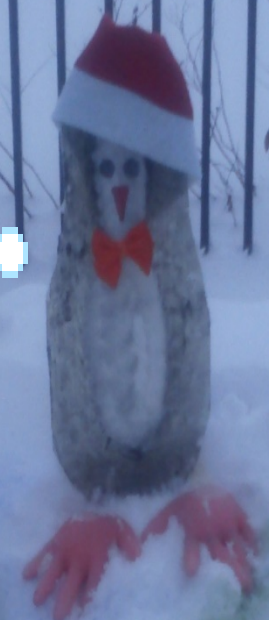

2017

САМЫМ МЫМ!

НОВЫЙ ГОД К  
НАМ ИДЁТ

Сделано на сайте  
TALISMAN.com

Анна

С НОВЫМ ГОДОМ И РОЖДЕСТВОМ!

С НОВЫМ ГОДОМ И РОЖДЕСТВО

Сделано на сайте  
[VipTALISMAN.com](http://VipTALISMAN.com)

A photograph of a snow-covered display. In the center, there is a large, rectangular red stamp with a stylized figure and some illegible markings. To the right of the stamp is a green Christmas tree decorated with colorful dots and a red star on top. To the left of the stamp is a red gift box with yellow and red tinsel. The background shows a fence and some people in the distance.